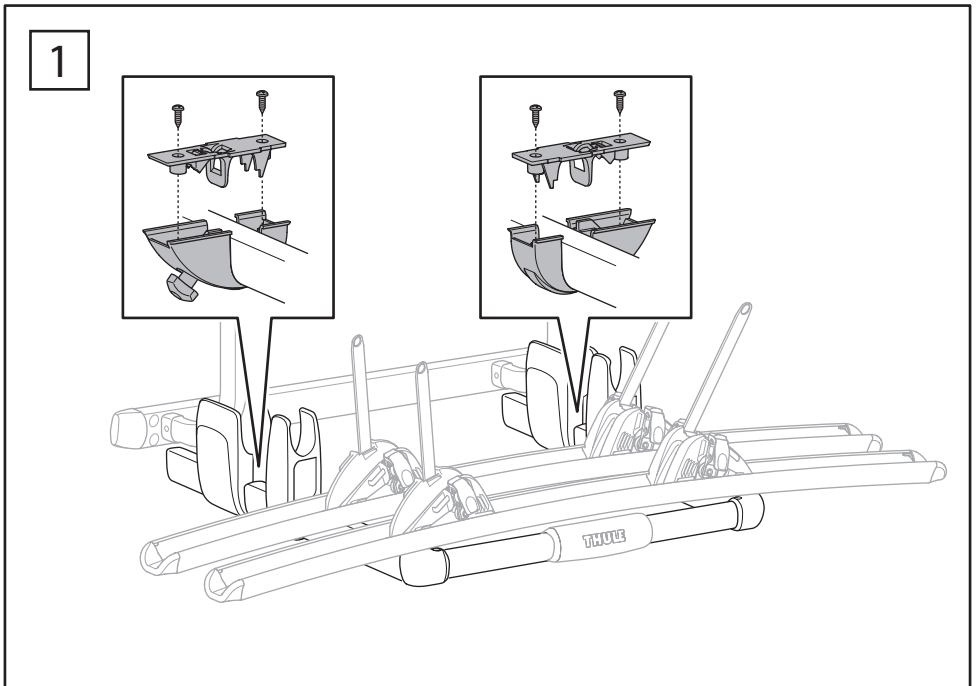

Thule Excellent 3rd Rail Kit

› Instructions

Prod no.: 309823, 302034

Document: EX903-03 // 501-7693-03

Date: 07/11/2018

Bring your life
thule.com

2

3