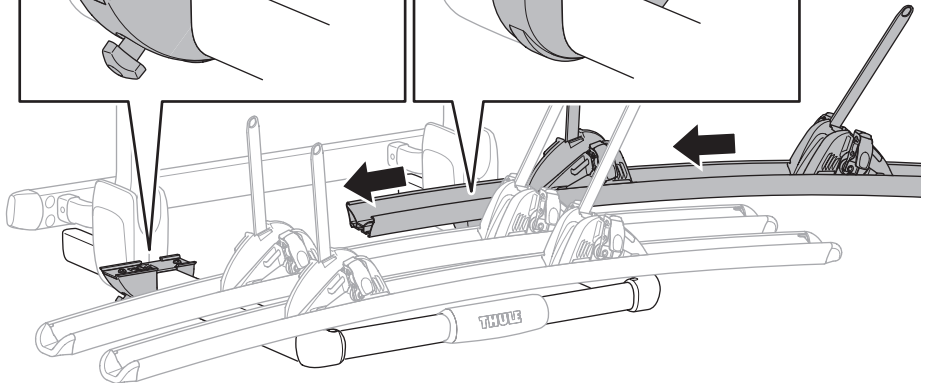

Thule Excellent 3rd Rail Kit

› Instructions

Prod no.: 309823, 302034

Document: EX903-03 // 501-7693-03

Date: 07/11/2018

Bring your life
thule.com

2

3