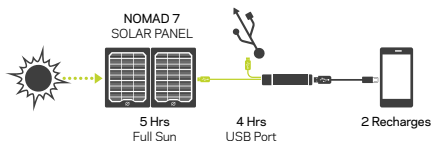

Plug in here to power your gear.

Battery Indicator Lights

- 1: 25% charge
- 2: 50% charge
- 3: 75% charge
- 4: 100% charge

Micro-USB cable

Want more? FAQ online at www.goalzero.com/flip20

WHAT IT CHARGES

HEADLAMP
2-3 Recharges

POV CAMERA
2-3 Recharges

PHONE
2 Recharges

Flip 20 is designed to give up to two charges on most phones and multiple charges on other small USB-powered devices like headlamps and POV cameras.

HOW IT WORKS